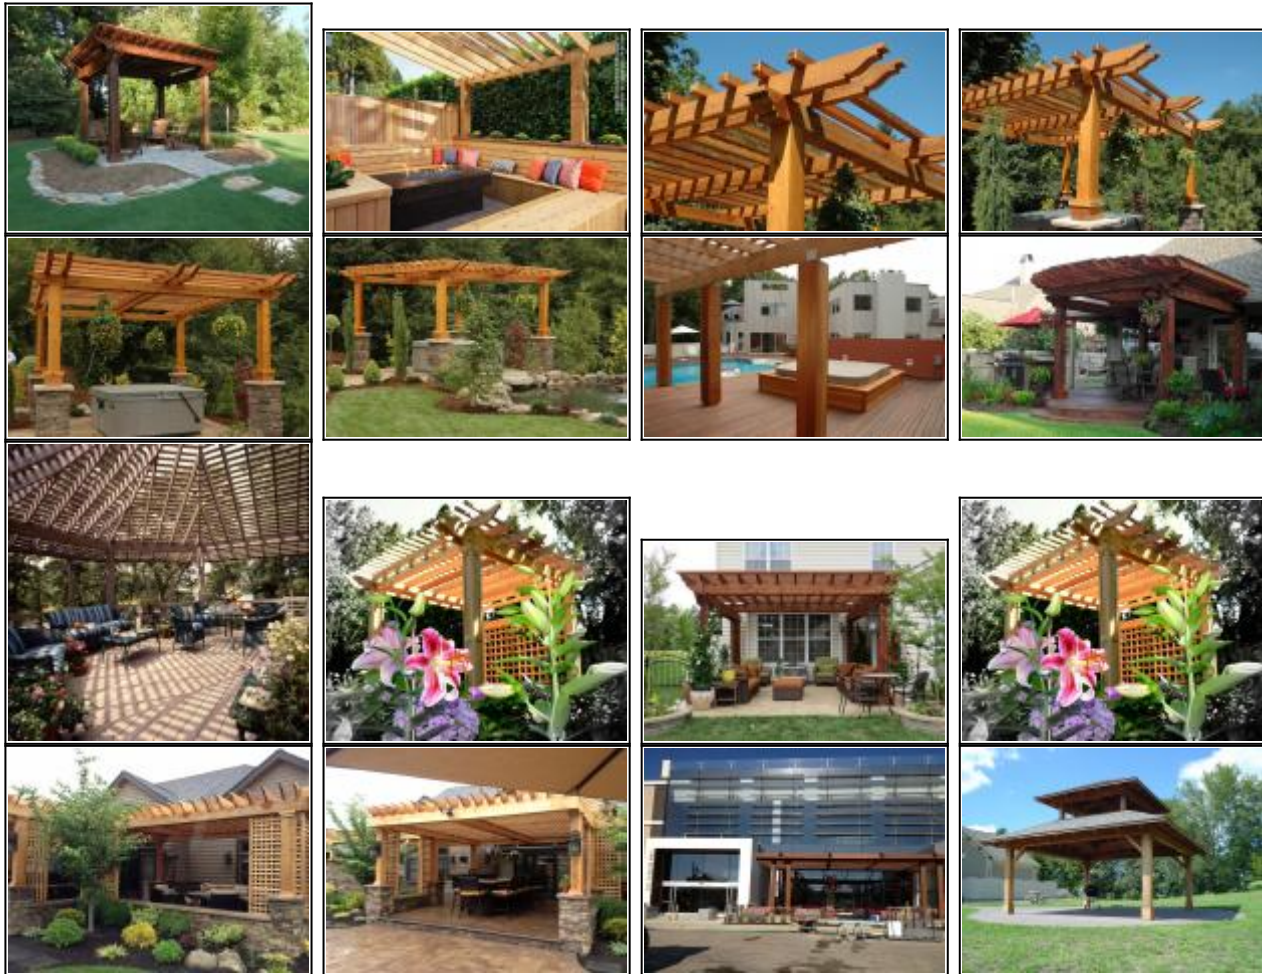

# Cedar Pergolas

A pergola is a garden feature with vertical posts and a lattice type top that is designed for visual appearance or to allow climbing plants to be trained.

## Pergolas

Pergola designs are typically covered areas large enough to sit or gather under for refreshing shade on a cool day. Common posts for Pergolas are 4x4 or 6x6 and come in a variety of grades and millings.