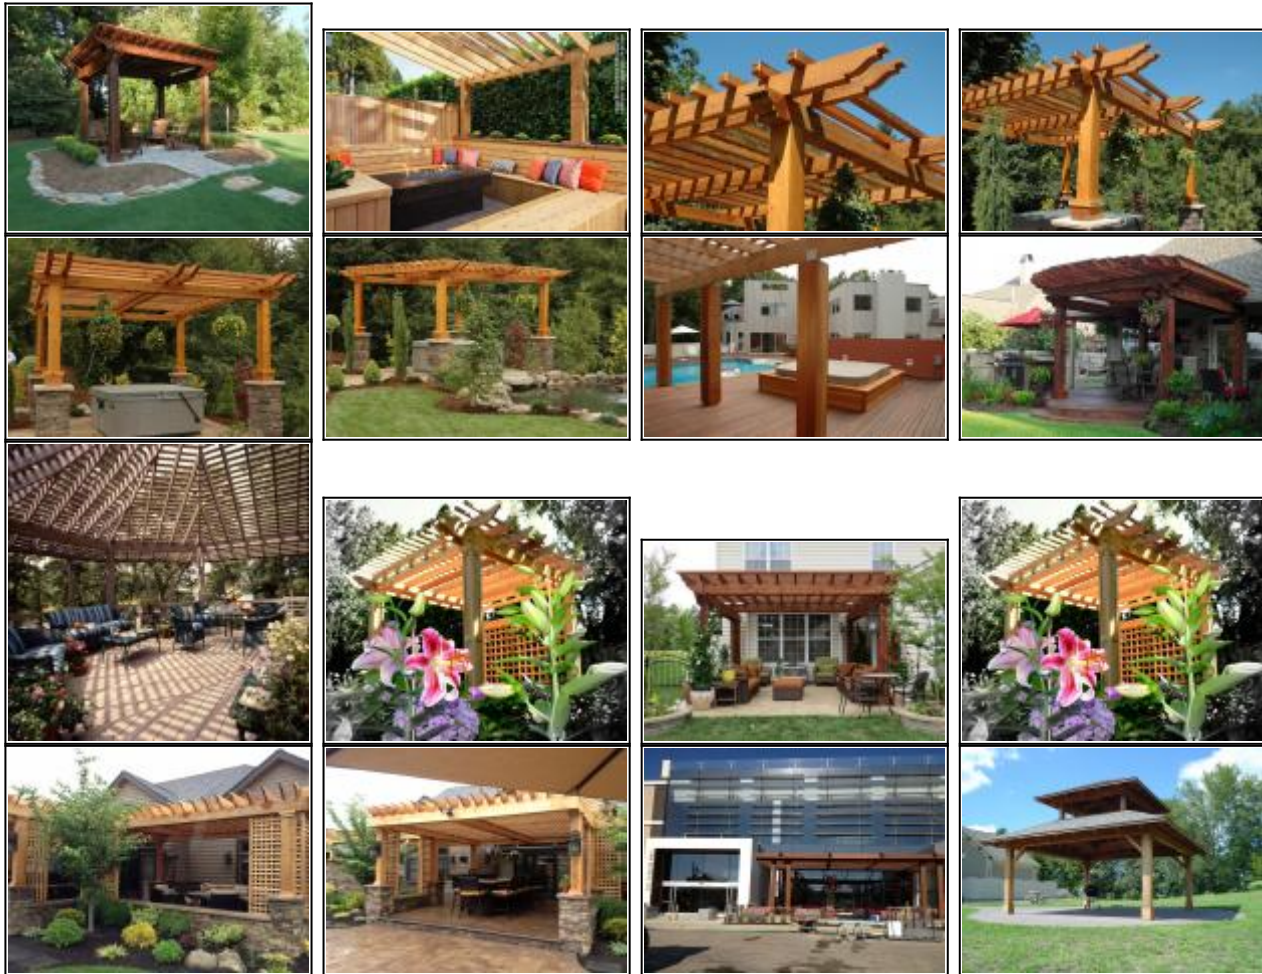

Cedar Pergolas

A pergola is a garden feature with vertical posts and a lattice type top that is designed for visual appearance or to allow climbing plants to be trained.

Pergolas

Pergola designs are typically covered areas large enough to sit or gather under for refreshing shade on a cool day. Common posts for Pergolas are 4x4 or 6x6 and come in a variety of grades and millings.

SIZE	GRADE	MILLING
4" x 4"	TIGHT-KNOT	S4S
to		ROUGH SAWN
12" x 12" or larger	CLEAR	S4S
		ROUGH SAWN

Pergola Construction Hardware

We recommend using [Simpson Strong Drive Timber Screws](#) for all arbor and pergola construction. The Strong Drive Timber Screws are made from 316 Stainless Steel with a Double-barrier coating to resist corrosion and staining