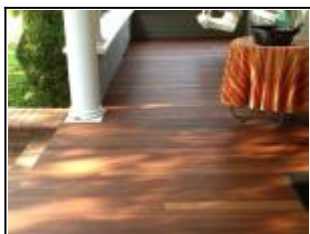

Mahogany

Mahogany is a kind of wood-the straight-grained, reddish-brown timber of a tropical hardwood we only source sustainable and environmentally responsible Mahogany.

About Mahogany

Mahogany has a straight, fine, even grain and is relatively free of voids and pockets. Its reddish-brown color darkens over time, and displays a reddish sheen when polished. It has excellent workability, and is very durable. Historically, the tree's girth allowed for wide boards from traditional mahogany species. These properties make it a favorable wood for decking, cabinets and furniture.

Mahogany Decking

Mahogany is a dense hardwood grown in naturally sustainable forests. Ideal for high traffic environments.

read more about [MAHOGANY DECKING](#)
