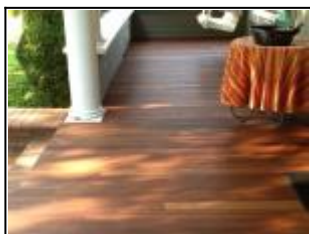

Mahogany Decking

Mahogany is a dense hardwood grown in naturally sustainable forests. Ideal for high traffic environments.

read more about [MAHOGANY DECKING](#)