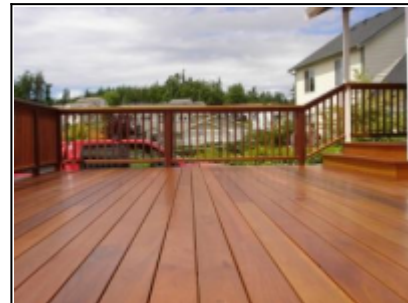

Mahogany

Mahogany is a kind of wood-the straight-grained, reddish-brown timber of a tropical hardwood we only source sustainable and environmentally responsible Mahogany.

About Mahogany

Mahogany has a straight, fine, even grain and is relatively free of voids and pockets. Its reddish-brown color darkens over time, and displays a reddish sheen when polished. It has excellent workability, and is very durable. Historically, the tree's girth allowed for wide boards from traditional mahogany species. These properties make it a favorable wood for decking, cabinets and furniture.

Mahogany Decking

Mahogany is a dense hardwood grown in naturally sustainable forests. Ideal for high traffic environments.

read more about [MAHOGANY DECKING](#)
