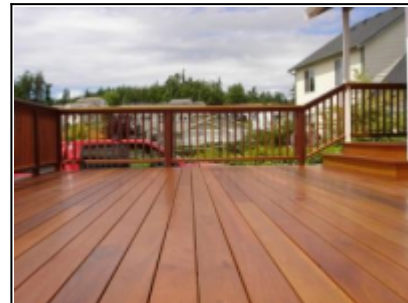

# Mahogany

---

Mahogany is a kind of wood-the straight-grained, reddish-brown timber of a tropical hardwood we only source sustainable and environmentally responsible Mahogany.

## About Mahogany

Mahogany has a straight, fine, even grain and is relatively free of voids and pockets. Its reddish-brown color darkens over time, and displays a reddish sheen when polished. It has excellent workability, and is very durable. Historically, the tree's girth allowed for wide boards from traditional mahogany species. These properties make it a favorable wood for decking, cabinets and furniture.

## Mahogany Decking

Mahogany is a dense hardwood grown in naturally sustainable forests. Ideal for high traffic environments.

read more about [MAHOGANY DECKING](#)

---