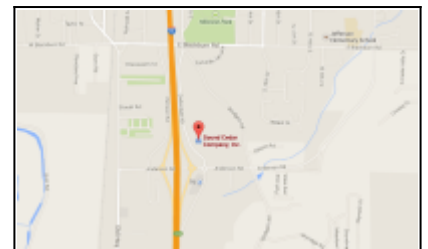

Our Location

Washington State, USA

Washington State is located in the heart of the Pacific Northwest, known as the best area for outstanding quality of Western Red Cedar.

Mount Vernon, WA

We are located in South Mount Vernon just off of I-5 exit 226 (Anderson Road)

2600 Cedardale Road
Mount Vernon, WA 98274

Interactive Google Map