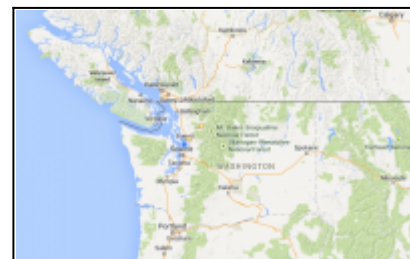

Our Location

Washington State, USA

Washington State is located in the heart of the Pacific Northwest, known as the best area for outstanding quality of Western Red Cedar.

Mount Vernon, WA

We are located in South Mount Vernon just off of I-5 exit 226 (Anderson Road)

2600 Cedardale Road
Mount Vernon, WA 98274

Interactive Google Map