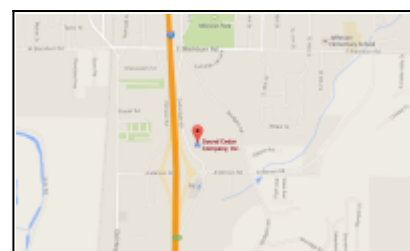

Our Location

Washington State, USA

Washington State is located in the heart of the Pacific Northwest, known as the best area for outstanding quality of Western Red Cedar.

Mount Vernon, WA

We are located in South Mount Vernon just off of I-5 exit 226 (Anderson Road)

2600 Cedardale Road
Mount Vernon, WA 98274

Interactive Google Map