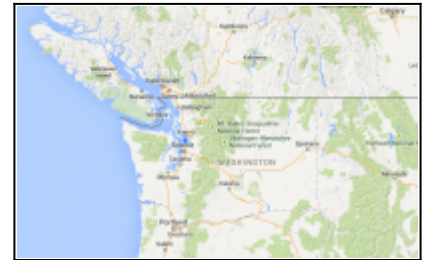

Our Location

Washington State, USA

Washington State is located in the heart of the Pacific Northwest, known as the best area for outstanding quality of Western Red Cedar.

Mount Vernon, WA

We are located in South Mount Vernon just off of I-5 exit 226 (Anderson Road)

2600 Cedardale Road
Mount Vernon, WA 98274

Interactive Google Map